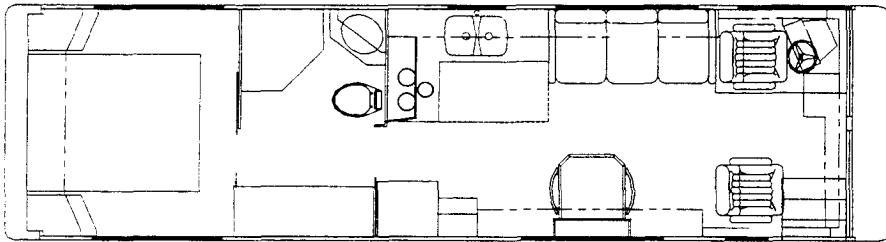

1998 Sahara

***3006 Full Slide-Out
Front Entry***

***3044 Center Bath
Side or Front Entry***

***3334 Center Bath
Front or Side Entry***

***3506 Full Slide-Out
Front Entry***

***3540 Private Bath
Front Entry***

***3550 Side Aisle
Front or Side Entry***

1998 Specification Guide

Sahara

Chassis	Magnum S24E250 "Blue Streak" Std., Magnum S24E300 "Blue Streak" Optional		
Engine	Caterpillar 3126™ Electronic Diesel Engine		
Horsepower	250HP @ 2,200 rpm	300HP @ 2,200 rpm	
Torque	800 ft-lb @ 1,440 rpm	860 ft-lb @ 1,440 rpm	
Transmission	Allison MD3060 World™ Transmission w/ 6 Speeds and 2 Overdrives		
GVWR	24,000 lbs.		
GCWR	29,000 lbs.		
Floorplans Available	3006, 3044	3334	3506, 3540, 3550
Exterior Height	11' 8"		
Wheelbase	178"	208"	228"
Dry Weight (Approx.)	18,400 lbs	18,700 lbs	20,000
Fresh Water	100 Gallons		
Holding Tanks	55 Gallons Black, 55 Gallons Gray		
LP Gas	50 Gallons		
Fuel	90 Gallons		
Generator	6.3 kW Onan Emerald™ Std., 7.5 kW Onan Quiet Diesel™ Optional		
Furnace	42,000 BTU Suburban® Std., Hydronic Heat System Optional		
Water Heater	6 Gallon LPG w/Shower, 10 Gallon LPG w/Tub, Hydronic Heating System Opt.		
Air Conditioners	Dual 13,500 BTU Dometic®, Ducted		