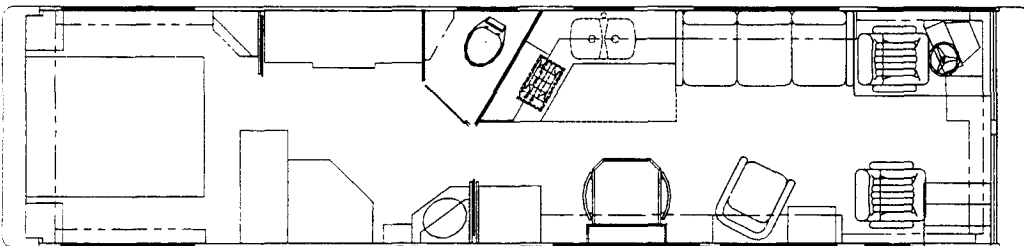

1998 Sahara

***3006 Full Slide-Out
Front Entry***

***3044 Center Bath
Side or Front Entry***

***3334 Center Bath
Front or Side Entry***

***3506 Full Slide-Out
Front Entry***

***3540 Private Bath
Front Entry***

***3550 Side Aisle
Front or Side Entry***

1998 Specification Guide

Sahara

Chassis	Magnum S24E250 "Blue Streak" Std., Magnum S24E300 "Blue Streak" Optional		
Engine	Caterpillar 3126™ Electronic Diesel Engine		
Horsepower	250HP @ 2,200 rpm	300HP @ 2,200 rpm	
Torque	800 ft-lb @ 1,440 rpm	860 ft-lb @ 1,440 rpm	
Transmission	Allison MD3060 World™ Transmission w/ 6 Speeds and 2 Overdrives		
GVWR	24,000 lbs.		
GCWR	29,000 lbs.		
Floorplans Available	3006, 3044	3334	3506, 3540, 3550
Exterior Height	11' 8"		
Wheelbase	178"	208"	228"
Dry Weight (Approx.)	18,400 lbs	18,700 lbs	20,000
Fresh Water	100 Gallons		
Holding Tanks	55 Gallons Black, 55 Gallons Gray		
LP Gas	50 Gallons		
Fuel	90 Gallons		
Generator	6.3 kW Onan Emerald™ Std., 7.5 kW Onan Quiet Diesel™ Optional		
Furnace	42,000 BTU Suburban® Std., Hydronic Heat System Optional		
Water Heater	6 Gallon LPG w/Shower, 10 Gallon LPG w/Tub, Hydronic Heating System Opt.		
Air Conditioners	Dual 13,500 BTU Dometic®, Ducted		