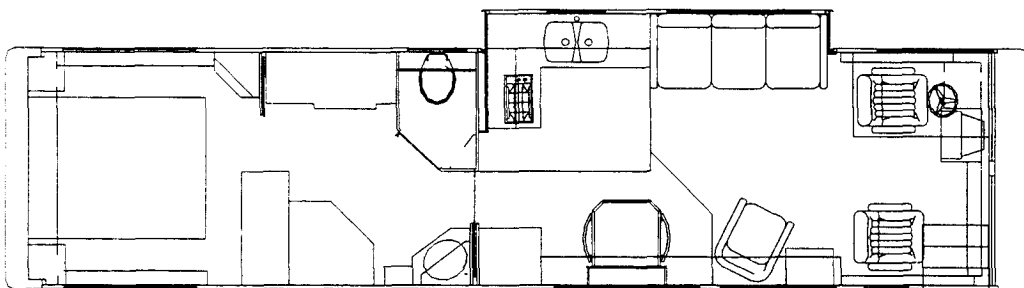

1998 Sahara

***3006 Full Slide-Out
Front Entry***

***3044 Center Bath
Side or Front Entry***

***3334 Center Bath
Front or Side Entry***

***3506 Full Slide-Out
Front Entry***

***3540 Private Bath
Front Entry***

***3550 Side Aisle
Front or Side Entry***

1998 Specification Guide

Sahara

Chassis	Magnum S24E250 "Blue Streak" Std., Magnum S24E300 "Blue Streak" Optional		
Engine	Caterpillar 3126™ Electronic Diesel Engine		
Horsepower	250HP @ 2,200 rpm	300HP @ 2,200 rpm	
Torque	800 ft-lb @ 1,440 rpm	860 ft-lb @ 1,440 rpm	
Transmission	Allison MD3060 World™ Transmission w/ 6 Speeds and 2 Overdrives		
GVWR	24,000 lbs.		
GCWR	29,000 lbs.		
Floorplans Available	3006, 3044	3334	3506, 3540, 3550
Exterior Height	11' 8"		
Wheelbase	178"	208"	228"
Dry Weight (Approx.)	18,400 lbs	18,700 lbs	20,000
Fresh Water	100 Gallons		
Holding Tanks	55 Gallons Black, 55 Gallons Gray		
LP Gas	50 Gallons		
Fuel	90 Gallons		
Generator	6.3 kW Onan Emerald™ Std., 7.5 kW Onan Quiet Diesel™ Optional		
Furnace	42,000 BTU Suburban® Std., Hydronic Heat System Optional		
Water Heater	6 Gallon LPG w/Shower, 10 Gallon LPG w/Tub, Hydronic Heating System Opt.		
Air Conditioners	Dual 13,500 BTU Dometic®, Ducted		