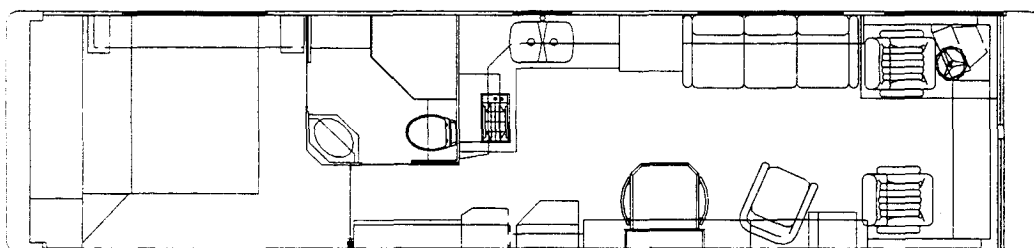

1998 Sahara

***3006 Full Slide-Out
Front Entry***

***3044 Center Bath
Side or Front Entry***

***3334 Center Bath
Front or Side Entry***

***3506 Full Slide-Out
Front Entry***

***3540 Private Bath
Front Entry***

***3550 Side Aisle
Front or Side Entry***

1998 Specification Guide

Sahara

Chassis	Magnum S24E250 "Blue Streak" Std., Magnum S24E300 "Blue Streak" Optional		
Engine	Caterpillar 3126™ Electronic Diesel Engine		
Horsepower	250HP @ 2,200 rpm	300HP @ 2,200 rpm	
Torque	800 ft-lb @ 1,440 rpm	860 ft-lb @ 1,440 rpm	
Transmission	Allison MD3060 World™ Transmission w/ 6 Speeds and 2 Overdrives		
GVWR	24,000 lbs.		
GCWR	29,000 lbs.		
Floorplans Available	3006, 3044	3334	3506, 3540, 3550
Exterior Height	11' 8"		
Wheelbase	178"	208"	228"
Dry Weight (Approx.)	18,400 lbs	18,700 lbs	20,000
Fresh Water	100 Gallons		
Holding Tanks	55 Gallons Black, 55 Gallons Gray		
LP Gas	50 Gallons		
Fuel	90 Gallons		
Generator	6.3 kW Onan Emerald™ Std., 7.5 kW Onan Quiet Diesel™ Optional		
Furnace	42,000 BTU Suburban® Std., Hydronic Heat System Optional		
Water Heater	6 Gallon LPG w/Shower, 10 Gallon LPG w/Tub, Hydronic Heating System Opt.		
Air Conditioners	Dual 13,500 BTU Dometic®, Ducted		