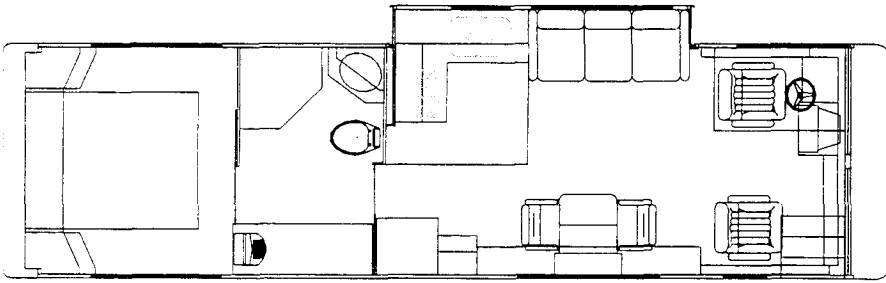

1998 Sahara

***3006 Full Slide-Out
Front Entry***

***3044 Center Bath
Side or Front Entry***

***3334 Center Bath
Front or Side Entry***

***3506 Full Slide-Out
Front Entry***

***3540 Private Bath
Front Entry***

***3550 Side Aisle
Front or Side Entry***

1998 Specification Guide

Sahara

Chassis	Magnum S24E250 "Blue Streak" Std., Magnum S24E300 "Blue Streak" Optional		
Engine	Caterpillar 3126™ Electronic Diesel Engine		
Horsepower	250HP @ 2,200 rpm	300HP @ 2,200 rpm	
Torque	800 ft-lb @ 1,440 rpm	860 ft-lb @ 1,440 rpm	
Transmission	Allison MD3060 World™ Transmission w/ 6 Speeds and 2 Overdrives		
GVWR	24,000 lbs.		
GCWR	29,000 lbs.		
Floorplans Available	3006, 3044	3334	3506, 3540, 3550
Exterior Height	11' 8"		
Wheelbase	178"	208"	228"
Dry Weight (Approx.)	18,400 lbs	18,700 lbs	20,000
Fresh Water	100 Gallons		
Holding Tanks	55 Gallons Black, 55 Gallons Gray		
LP Gas	50 Gallons		
Fuel	90 Gallons		
Generator	6.3 kW Onan Emerald™ Std., 7.5 kW Onan Quiet Diesel™ Optional		
Furnace	42,000 BTU Suburban® Std., Hydronic Heat System Optional		
Water Heater	6 Gallon LPG w/Shower, 10 Gallon LPG w/Tub, Hydronic Heating System Opt.		
Air Conditioners	Dual 13,500 BTU Dometic®, Ducted		