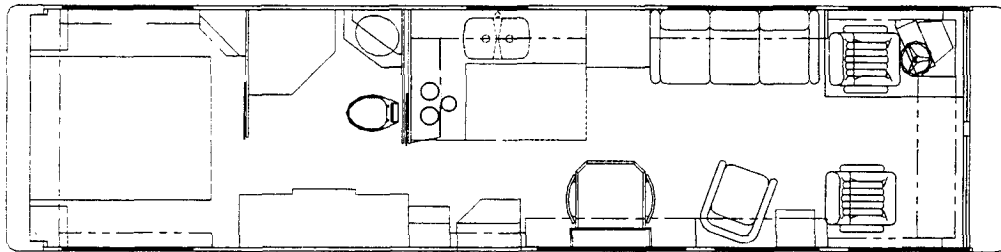

1998 Sahara

***3006 Full Slide-Out
Front Entry***

***3044 Center Bath
Side or Front Entry***

***3334 Center Bath
Front or Side Entry***

***3506 Full Slide-Out
Front Entry***

***3540 Private Bath
Front Entry***

***3550 Side Aisle
Front or Side Entry***

1998 Specification Guide

Sahara

Chassis	Magnum S24E250 "Blue Streak" Std., Magnum S24E300 "Blue Streak" Optional		
Engine	Caterpillar 3126™ Electronic Diesel Engine		
Horsepower	250HP @ 2,200 rpm	300HP @ 2,200 rpm	
Torque	800 ft-lb @ 1,440 rpm	860 ft-lb @ 1,440 rpm	
Transmission	Allison MD3060 World™ Transmission w/ 6 Speeds and 2 Overdrives		
GVWR	24,000 lbs.		
GCWR	29,000 lbs.		
Floorplans Available	3006, 3044	3334	3506, 3540, 3550
Exterior Height	11' 8"		
Wheelbase	178"	208"	228"
Dry Weight (Approx.)	18,400 lbs	18,700 lbs	20,000
Fresh Water	100 Gallons		
Holding Tanks	55 Gallons Black, 55 Gallons Gray		
LP Gas	50 Gallons		
Fuel	90 Gallons		
Generator	6.3 kW Onan Emerald™ Std., 7.5 kW Onan Quiet Diesel™ Optional		
Furnace	42,000 BTU Suburban® Std., Hydronic Heat System Optional		
Water Heater	6 Gallon LPG w/Shower, 10 Gallon LPG w/Tub, Hydronic Heating System Opt.		
Air Conditioners	Dual 13,500 BTU Dometic®, Ducted		